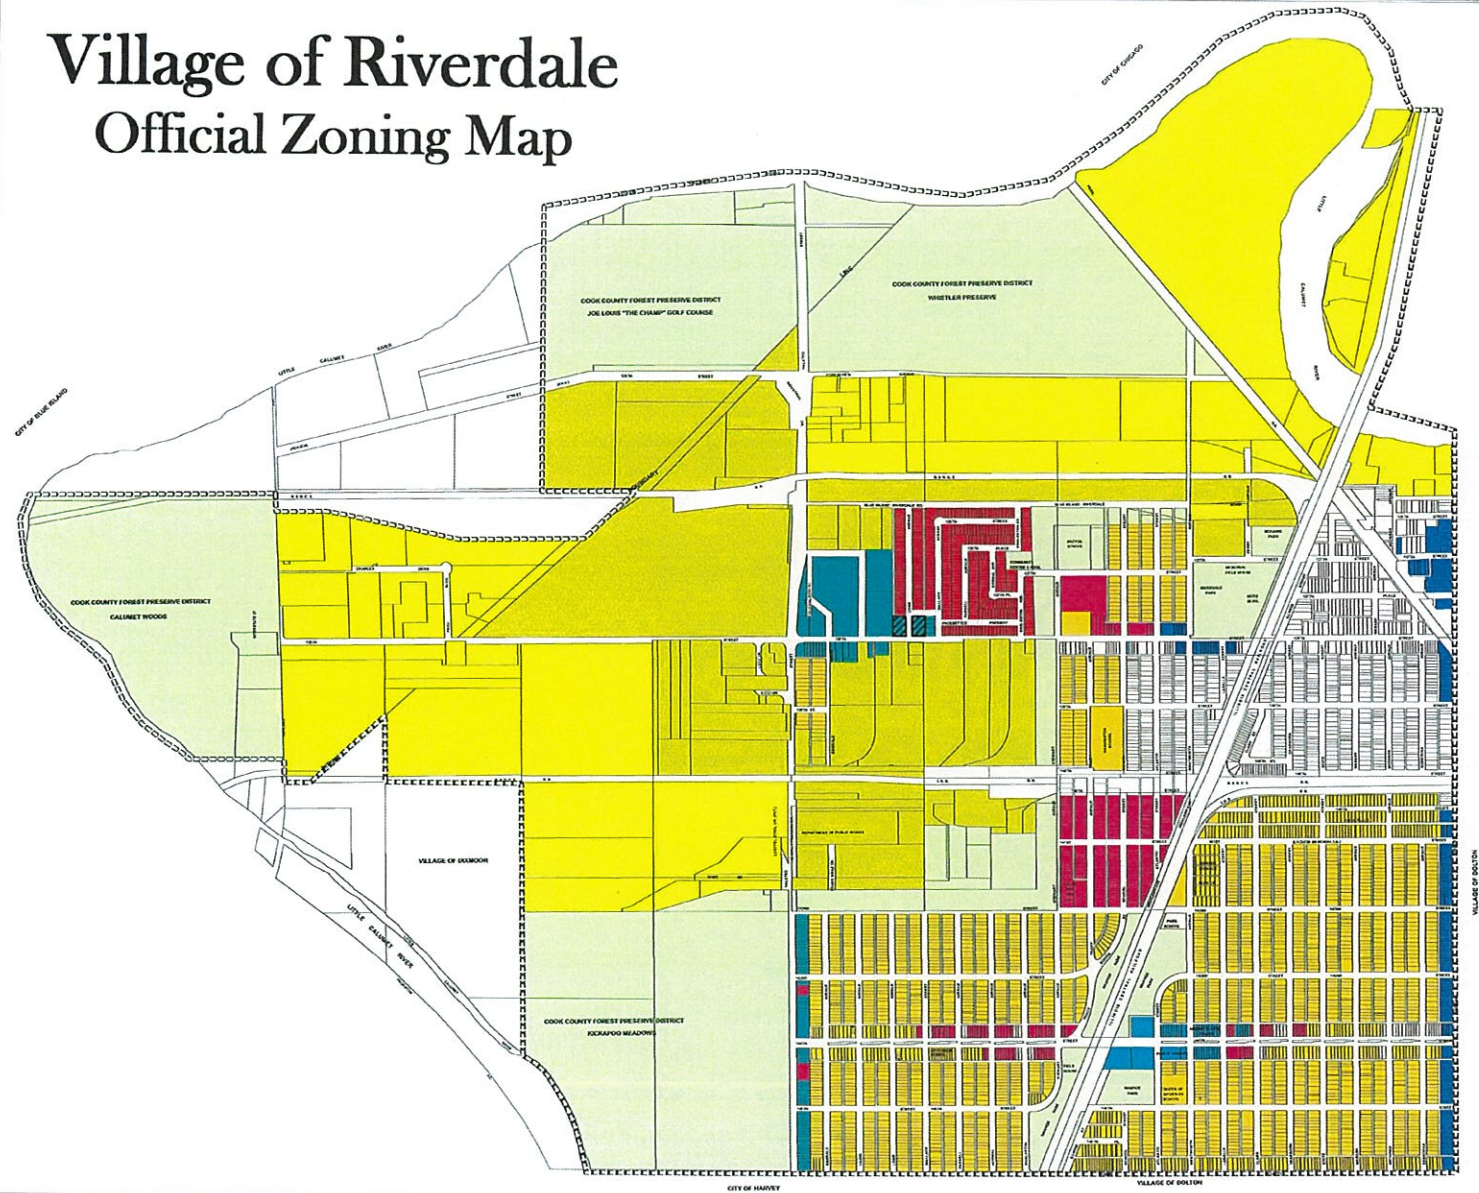

# Village of Riverdale Official Zoning Map

**Zoning Districts**

	CR - Conservation Recreation
	R1 - Single Family Residence
	R2 - Townhouse Residence
	R3 - Limited General Residence
	R4 - General Residence
	B1 - Community Shopping
	B2 - Service Business
	B3 - General Commercial
	B4 - Restricted Office
	I1 - Restricted Industrial
	I2 - General Industrial
	Planned Development